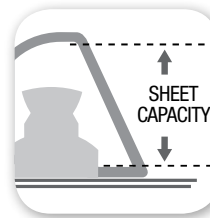

Binder Decision Guide

1 What's your cover style?

Customizable Binders View Binders

ClearVue™ covers allow for customization.

Solid Cover Binders Reference Binders

Great for everyday use and document storage.

Find your binder on page 2.

2 What size do you need?

Choose:
Mini
Letter
Legal
11" x 17"

3 Choose a Slant-D® Ring or Round Ring.

Slant-D® rings hold 25% more than most comparably sized round rings.

4 How many sheets are you storing?

Order NOW! (719) 630.7354

Slant-D® Ring Binders™					Round Ring Binders				
Slant-D® Ring			ONE-TOUCH® EasyOpen® Locking Slant-D® Ring		Round Ring			ONE-TOUCH® EasyOpen® Locking Round Ring	
Spine Width	Capacity (Locking)	Capacity (Non-Locking)	Spine Width	Capacity (Locking)	Spine Width	Capacity (Locking)	Capacity (Non-Locking)	Spine Width	Capacity (Locking)
1"	270	240	1"	225	5/8"	—	125	1"	200
1½"	375	375	1½"	350	1"	250	225	1½"	325
2"	540	540	2"	525	1½"	375	350	2"	425
3"	725	725	3"	675	2"	450	475	3"	575
4"	890	835	4"	775	3"	625	625		
5"	1100	1050	5"	925					
6"	1300	—							