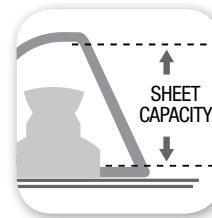

3 Choose a Slant-D® Ring or Round Ring.